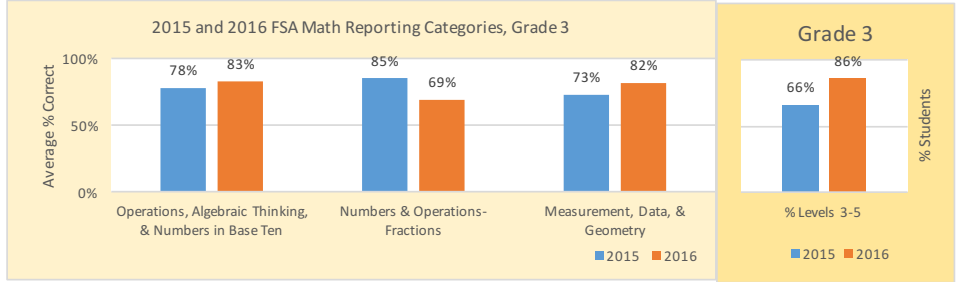

2015 and 2016 Average % Correct at Each Reporting Category and % Levels 3-5, Grades 3-5

2003-BRIDGEPREP ACADEMY SOUTH

FSA English Language Arts

FSA Mathematics

School Grade Information		
Components	2015	2016
School Performance Grade	A	B
ELA Achievement	76	66
ELA Learning Gains	NA	54
ELA Low25 Learning Gains	NA	46
Math Achievement	70	69
Math Learning Gains	NA	54
Math Low25 Learning Gains	NA	46
Science Achievement	70	66
Social Studies	93	75
Middle School Acceleration	NA	70
Graduation	NA	NA
College & Career Acceleration	NA	NA
Percentage Points Earned	77	61