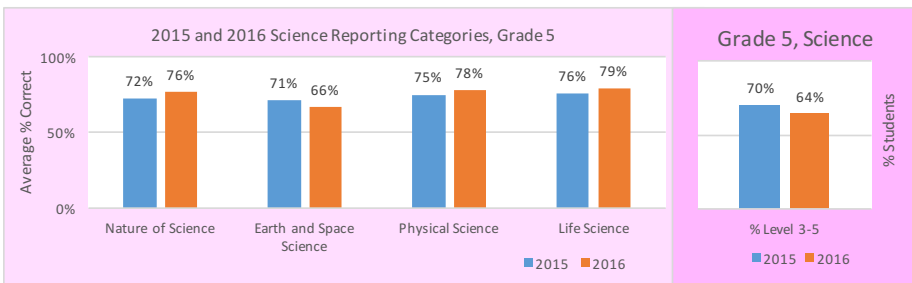

2015 and 2016 Average % Correct at Each Reporting Category and % Levels 3-5, Grades 3-5

2003-BRIDGEPREP ACADEMY SOUTH

FSA English Language Arts

FSA Mathematics

School Grade Information		
Components	2015	2016
School Performance Grade	A	B
ELA Achievement	76	66
ELA Learning Gains	NA	54
ELA Low25 Learning Gains	NA	46
Math Achievement	70	69
Math Learning Gains	NA	54
Math Low25 Learning Gains	NA	46
Science Achievement	70	66
Social Studies	93	75
Middle School Acceleration	NA	70
Graduation	NA	NA
College & Career Acceleration	NA	NA
Percentage Points Earned	77	61