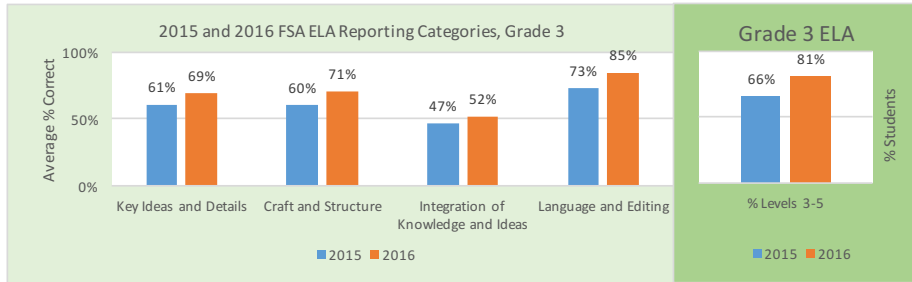

2015 and 2016 Average % Correct at Each Reporting Category and % Levels 3-5, Grades 3-5

2003-BRIDGEPREP ACADEMY SOUTH

FSA English Language Arts

FSA Mathematics

School Grade Information		
Components	2015	2016
School Performance Grade	A	B
ELA Achievement	76	66
ELA Learning Gains	NA	54
ELA Low25 Learning Gains	NA	46
Math Achievement	70	69
Math Learning Gains	NA	54
Math Low25 Learning Gains	NA	46
Science Achievement	70	66
Social Studies	93	75
Middle School Acceleration	NA	70
Graduation	NA	NA
College & Career Acceleration	NA	NA
Percentage Points Earned	77	61