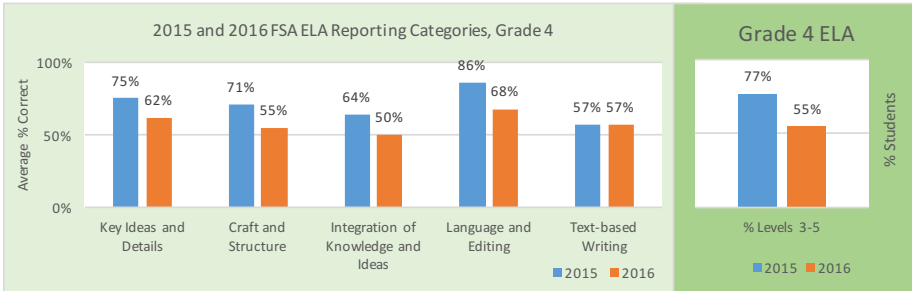

2015 and 2016 Average % Correct at Each Reporting Category and % Levels 3-5, Grades 3-5

2003-BRIDGEPREP ACADEMY SOUTH

FSA English Language Arts

FSA Mathematics

School Grade Information		
Components	2015	2016
School Performance Grade	A	B
ELA Achievement	76	66
ELA Learning Gains	NA	54
ELA Low25 Learning Gains	NA	46
Math Achievement	70	69
Math Learning Gains	NA	54
Math Low25 Learning Gains	NA	46
Science Achievement	70	66
Social Studies	93	75
Middle School Acceleration	NA	70
Graduation	NA	NA
College & Career Acceleration	NA	NA
Percentage Points Earned	77	61