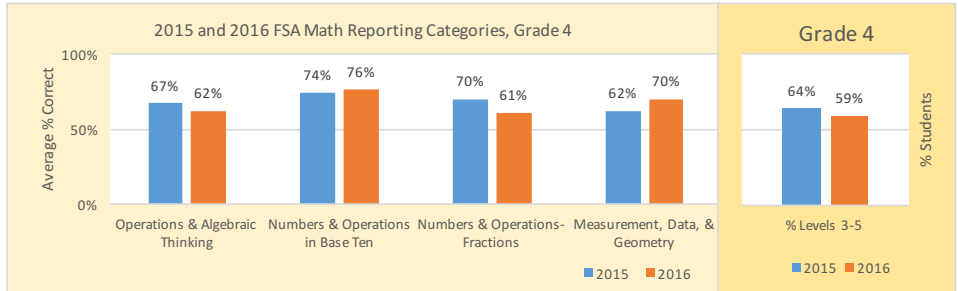

2015 and 2016 Average % Correct at Each Reporting Category and % Levels 3-5, Grades 3-5

2003-BRIDGEPREP ACADEMY SOUTH

FSA English Language Arts

FSA Mathematics

School Grade Information		
Components	2015	2016
School Performance Grade	A	B
ELA Achievement	76	66
ELA Learning Gains	NA	54
ELA Low25 Learning Gains	NA	46
Math Achievement	70	69
Math Learning Gains	NA	54
Math Low25 Learning Gains	NA	46
Science Achievement	70	66
Social Studies	93	75
Middle School Acceleration	NA	70
Graduation	NA	NA
College & Career Acceleration	NA	NA
Percentage Points Earned	77	61