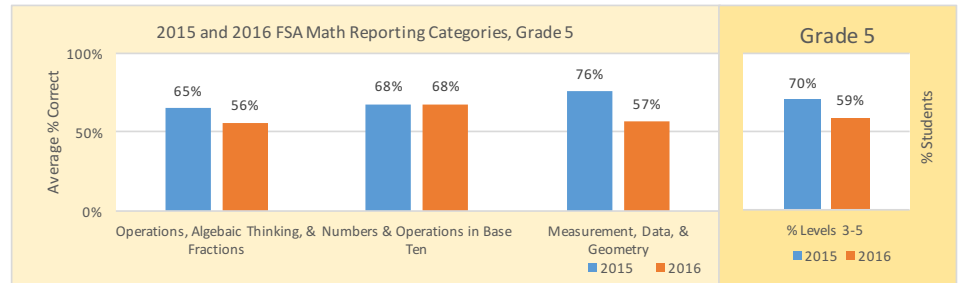

2015 and 2016 Average % Correct at Each Reporting Category and % Levels 3-5, Grades 3-5

2003-BRIDGEPREP ACADEMY SOUTH

FSA English Language Arts

FSA Mathematics

School Grade Information		
Components	2015	2016
School Performance Grade	A	B
ELA Achievement	76	66
ELA Learning Gains	NA	54
ELA Low25 Learning Gains	NA	46
Math Achievement	70	69
Math Learning Gains	NA	54
Math Low25 Learning Gains	NA	46
Science Achievement	70	66
Social Studies	93	75
Middle School Acceleration	NA	70
Graduation	NA	NA
College & Career Acceleration	NA	NA
Percentage Points Earned	77	61