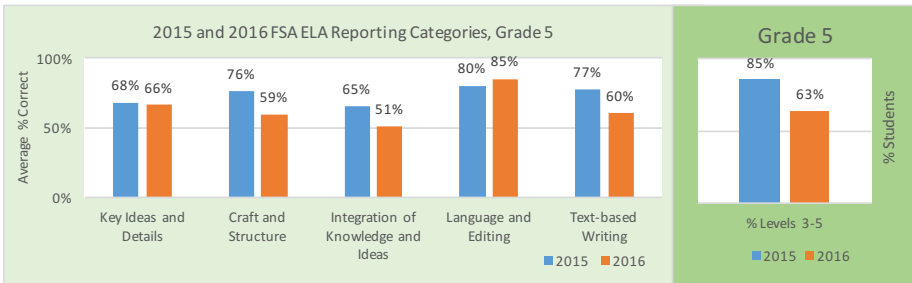

2015 and 2016 Average % Correct at Each Reporting Category and % Levels 3-5, Grades 3-5

2003-BRIDGEPREP ACADEMY SOUTH

FSA English Language Arts

FSA Mathematics

School Grade Information		
Components	2015	2016
School Performance Grade	A	B
ELA Achievement	76	66
ELA Learning Gains	NA	54
ELA Low25 Learning Gains	NA	46
Math Achievement	70	69
Math Learning Gains	NA	54
Math Low25 Learning Gains	NA	46
Science Achievement	70	66
Social Studies	93	75
Middle School Acceleration	NA	70
Graduation	NA	NA
College & Career Acceleration	NA	NA
Percentage Points Earned	77	61