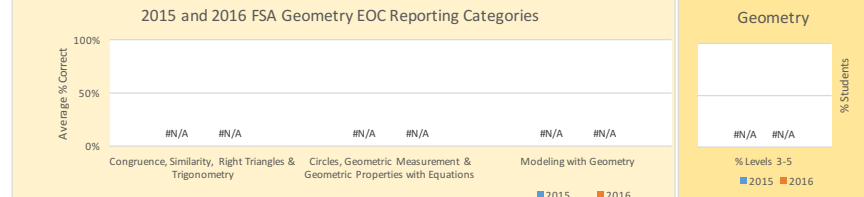

2015 and 2016 Average % Correct at Each Reporting Category and % Levels 3-5, Grades 6-8

2003-BRIDGEPREP ACADEMY SOUTH

School Grade Information		
Components	2015	2016
School Performance Grade	A	B
ELA Achievement	76	66
ELA Learning Gains	NA	54
ELA Low25 Learning Gains	NA	46
Math Achievement	70	69
Math Learning Gains	NA	54
Math Low25 Learning Gains	NA	46
Science Achievement	70	66
Social Studies	93	75
Middle School Acceleration	NA	70
Graduation	NA	NA
College & Career Acceleration	NA	NA
Percentage Points Earned	77	61