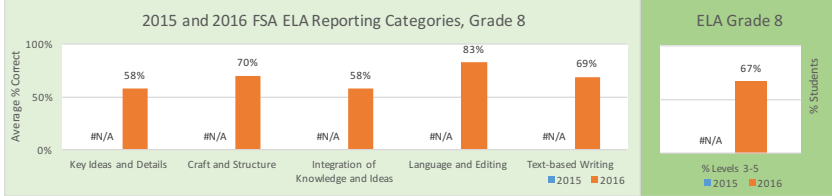

2015 and 2016 Average % Correct at Each Reporting Category and % Levels 3-5, Grades 6-8

2003-BRIDGEPREP ACADEMY SOUTH

School Grade Information		
Components	2015	2016
School Performance Grade	A	B
ELA Achievement	76	66
ELA Learning Gains	NA	54
ELA Low25 Learning Gains	NA	46
Math Achievement	70	69
Math Learning Gains	NA	54
Math Low25 Learning Gains	NA	46
Science Achievement	70	66
Social Studies	93	75
Middle School Acceleration	NA	70
Graduation	NA	NA
College & Career Acceleration	NA	NA
Percentage Points Earned	77	61