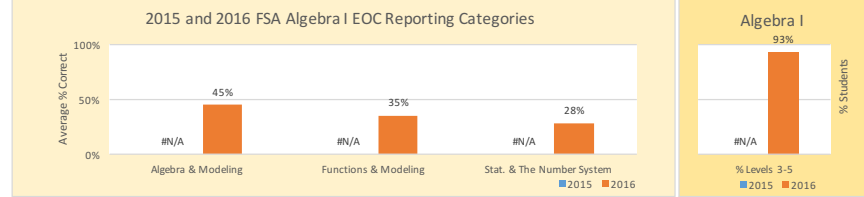

2015 and 2016 Average % Correct at Each Reporting Category and % Levels 3-5, Grades 6-8

2003-BRIDGEPREP ACADEMY SOUTH

School Grade Information		
Components	2015	2016
School Performance Grade	A	B
ELA Achievement	76	66
ELA Learning Gains	NA	54
ELA Low25 Learning Gains	NA	46
Math Achievement	70	69
Math Learning Gains	NA	54
Math Low25 Learning Gains	NA	46
Science Achievement	70	66
Social Studies	93	75
Middle School Acceleration	NA	70
Graduation	NA	NA
College & Career Acceleration	NA	NA
Percentage Points Earned	77	61