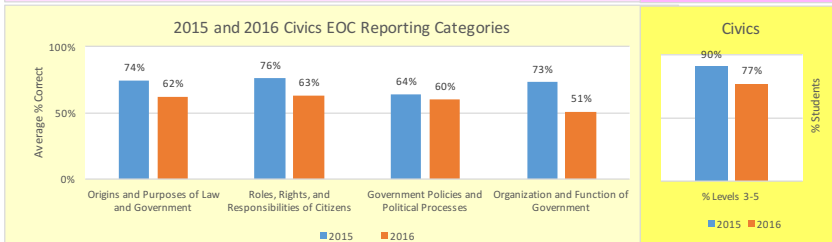

2015 and 2016 Average % Correct at Each Reporting Category and % Levels 3-5, Grades 6-8

2003-BRIDGEPREP ACADEMY SOUTH

School Grade Information		
Components	2015	2016
School Performance Grade	A	B
ELA Achievement	76	66
ELA Learning Gains	NA	54
ELA Low25 Learning Gains	NA	46
Math Achievement	70	69
Math Learning Gains	NA	54
Math Low25 Learning Gains	NA	46
Science Achievement	70	66
Social Studies	93	75
Middle School Acceleration	NA	70
Graduation	NA	NA
College & Career Acceleration	NA	NA
Percentage Points Earned	77	61