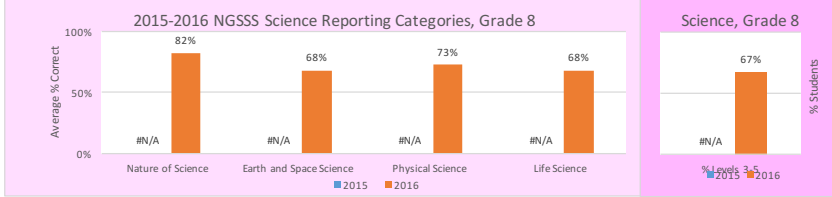

2015 and 2016 Average % Correct at Each Reporting Category and % Levels 3-5, Grades 6-8

2003-BRIDGEPREP ACADEMY SOUTH

School Grade Information		
Components	2015	2016
School Performance Grade	A	B
ELA Achievement	76	66
ELA Learning Gains	NA	54
ELA Low25 Learning Gains	NA	46
Math Achievement	70	69
Math Learning Gains	NA	54
Math Low25 Learning Gains	NA	46
Science Achievement	70	66
Social Studies	93	75
Middle School Acceleration	NA	70
Graduation	NA	NA
College & Career Acceleration	NA	NA
Percentage Points Earned	77	61