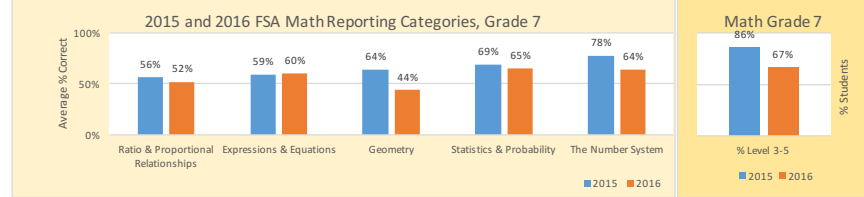

2015 and 2016 Average % Correct at Each Reporting Category and % Levels 3-5, Grades 6-8

2003-BRIDGEPREP ACADEMY SOUTH

School Grade Information		
Components	2015	2016
School Performance Grade	A	B
ELA Achievement	76	66
ELA Learning Gains	NA	54
ELA Low25 Learning Gains	NA	46
Math Achievement	70	69
Math Learning Gains	NA	54
Math Low25 Learning Gains	NA	46
Science Achievement	70	66
Social Studies	93	75
Middle School Acceleration	NA	70
Graduation	NA	NA
College & Career Acceleration	NA	NA
Percentage Points Earned	77	61