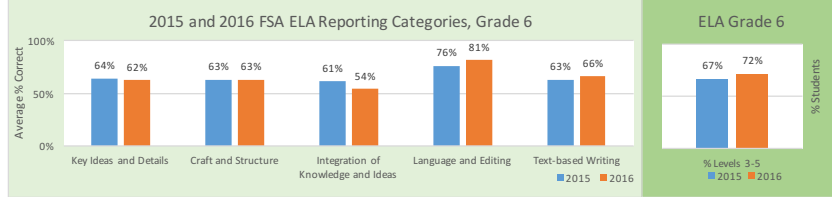

2015 and 2016 Average % Correct at Each Reporting Category and % Levels 3-5, Grades 6-8

2003-BRIDGEPREP ACADEMY SOUTH

School Grade Information		
Components	2015	2016
School Performance Grade	A	B
ELA Achievement	76	66
ELA Learning Gains	NA	54
ELA Low25 Learning Gains	NA	46
Math Achievement	70	69
Math Learning Gains	NA	54
Math Low25 Learning Gains	NA	46
Science Achievement	70	66
Social Studies	93	75
Middle School Acceleration	NA	70
Graduation	NA	NA
College & Career Acceleration	NA	NA
Percentage Points Earned	77	61