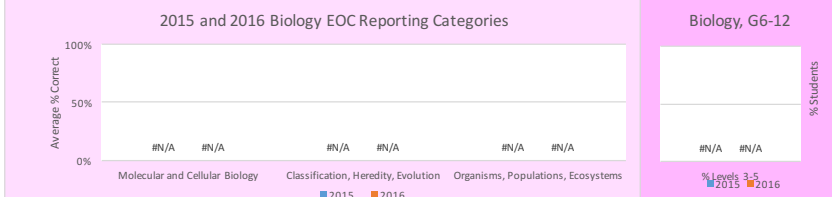

2015 and 2016 Average % Correct at Each Reporting Category and % Levels 3-5, Grades 6-8

2003-BRIDGEPREP ACADEMY SOUTH

School Grade Information		
Components	2015	2016
School Performance Grade	A	B
ELA Achievement	76	66
ELA Learning Gains	NA	54
ELA Low25 Learning Gains	NA	46
Math Achievement	70	69
Math Learning Gains	NA	54
Math Low25 Learning Gains	NA	46
Science Achievement	70	66
Social Studies	93	75
Middle School Acceleration	NA	70
Graduation	NA	NA
College & Career Acceleration	NA	NA
Percentage Points Earned	77	61