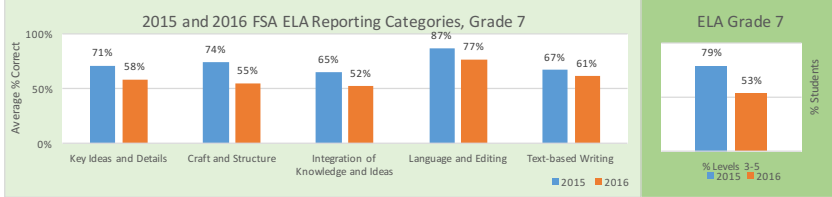

2015 and 2016 Average % Correct at Each Reporting Category and % Levels 3-5, Grades 6-8

2003-BRIDGEPREP ACADEMY SOUTH

School Grade Information		
Components	2015	2016
School Performance Grade	A	B
ELA Achievement	76	66
ELA Learning Gains	NA	54
ELA Low25 Learning Gains	NA	46
Math Achievement	70	69
Math Learning Gains	NA	54
Math Low25 Learning Gains	NA	46
Science Achievement	70	66
Social Studies	93	75
Middle School Acceleration	NA	70
Graduation	NA	NA
College & Career Acceleration	NA	NA
Percentage Points Earned	77	61