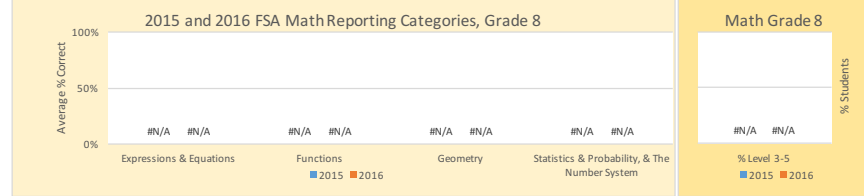

2015 and 2016 Average % Correct at Each Reporting Category and % Levels 3-5, Grades 6-8

2003-BRIDGEPREP ACADEMY SOUTH

School Grade Information		
Components	2015	2016
School Performance Grade	A	B
ELA Achievement	76	66
ELA Learning Gains	NA	54
ELA Low25 Learning Gains	NA	46
Math Achievement	70	69
Math Learning Gains	NA	54
Math Low25 Learning Gains	NA	46
Science Achievement	70	66
Social Studies	93	75
Middle School Acceleration	NA	70
Graduation	NA	NA
College & Career Acceleration	NA	NA
Percentage Points Earned	77	61