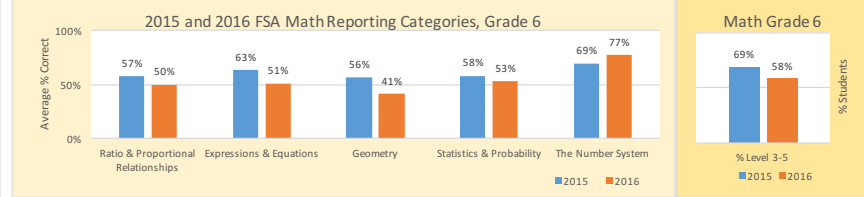

2015 and 2016 Average % Correct at Each Reporting Category and % Levels 3-5, Grades 6-8

2003-BRIDGEPREP ACADEMY SOUTH

School Grade Information		
Components	2015	2016
School Performance Grade	A	B
ELA Achievement	76	66
ELA Learning Gains	NA	54
ELA Low25 Learning Gains	NA	46
Math Achievement	70	69
Math Learning Gains	NA	54
Math Low25 Learning Gains	NA	46
Science Achievement	70	66
Social Studies	93	75
Middle School Acceleration	NA	70
Graduation	NA	NA
College & Career Acceleration	NA	NA
Percentage Points Earned	77	61